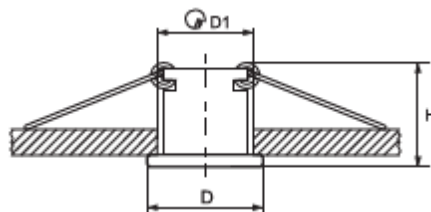

#### Technical data

- Operating voltage : 12V
- Operating mode: Control gear (not included in the set and determined by the type of the lighting source used)
- Lamp power : max.20W
- Lampholder (commercial kit) : GU5.3 silicone cable 0.75mm<sup>2</sup> and a length of 100mm
- Light source (optional): Recommended JC lamp, socket G4/GU5.3, Voltage - 12V, capsule
- Body color : chrome, satin nickel, gold, antique brass
- Material: Stainless steel
- Installation : Indoor recessed mounting
- Model options: Fixed
- Dust and humidity protection level : IP20
- Protection against electric shock : III
- Protection against ignition and fire: Class F

## Variants and dimensions

Model	Size (mm)			Colour body	Catalogue number	Packing (pcs)
	Diameter	Height	Diameter 1			
SAS-11	35	38	25	chrome	9211/CH	200
SAS-11	35	38	25	satin nickel	9211/SN	200
SAS-11	35	38	25	gold	9211/G	200
SAS-11	35	38	25	antique brass	9211/AB	200